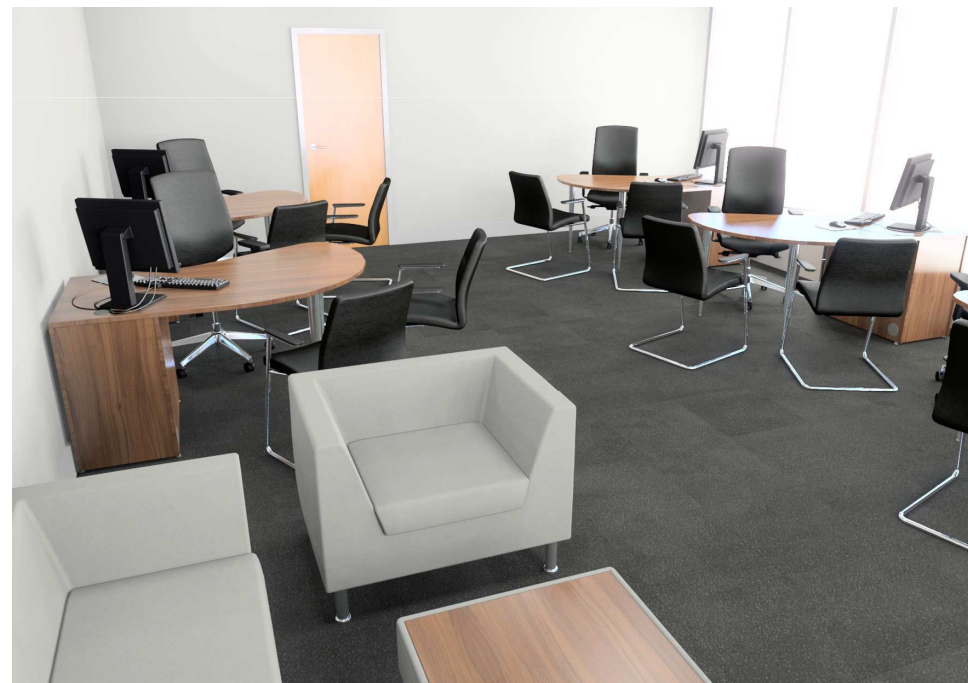

# CASE STUDY – GOLDFINCH ESTATE AGENTS

Project Brief – To create an upmarket estate agency office for executive properties.

Process – 2D plans were produced to decide upon to the correct layout and specification. To confirm, a 3D rendering (below, right) provided a photorealistic visual of how the completed office would look.

# CASE STUDY – GOLDFINCH ESTATE AGENTS

Project details – Walnut meeting desks are complemented by the Walnut capped armrests on Sven G5 visitor chairs upholstered in black hide. Clean lines and a contemporary look continue with black hide Sven G3 ergonomic task chairs and XR sofas