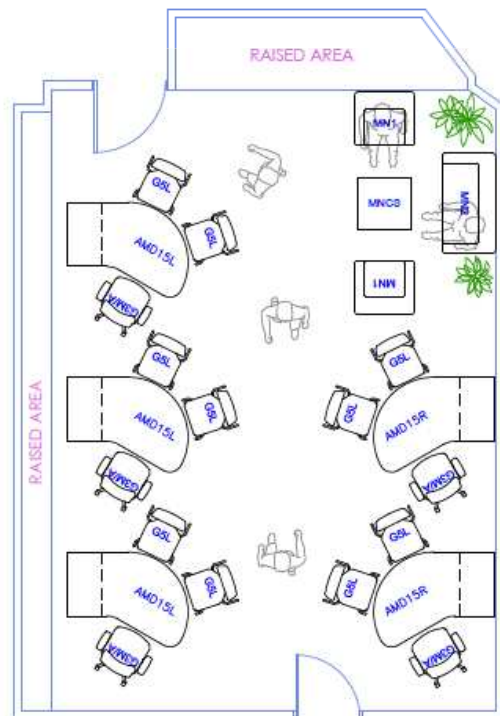

# CASE STUDY – GOLDFINCH ESTATE AGENTS

Project details – Walnut meeting desks are complemented by the Walnut capped armrests on Sven G5 visitor chairs upholstered in black hide. Clean lines and a contemporary look continue with black hide Sven G3 ergonomic task chairs and XR sofas